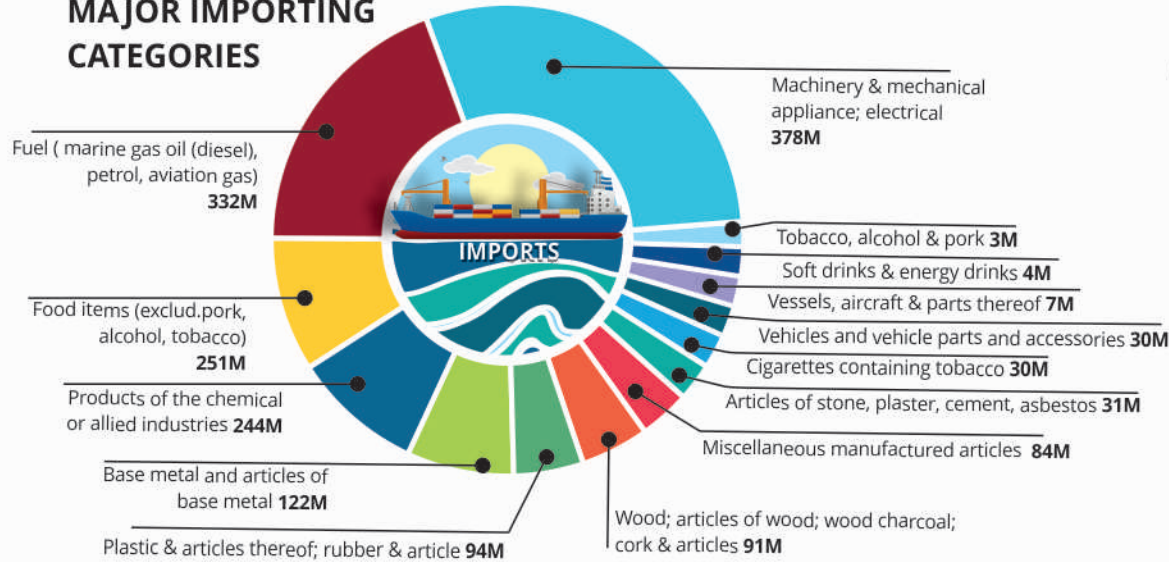

MONTHLY STATISTICS

3322001

JULY 2020

MAJOR IMPORTING CATEGORIES

MAJOR EXPORTED COMMODITIES

MAJOR IMPORTING COUNTRIES

MAJOR EXPORTING COUNTRIES

Vessel Movements

	2019	2020
Vessels Arrived	79	72
Vessels Departed	86	99

Total Number of Declarations Processed

Year	Number of Declarations
2019	19,945
2020	8,016