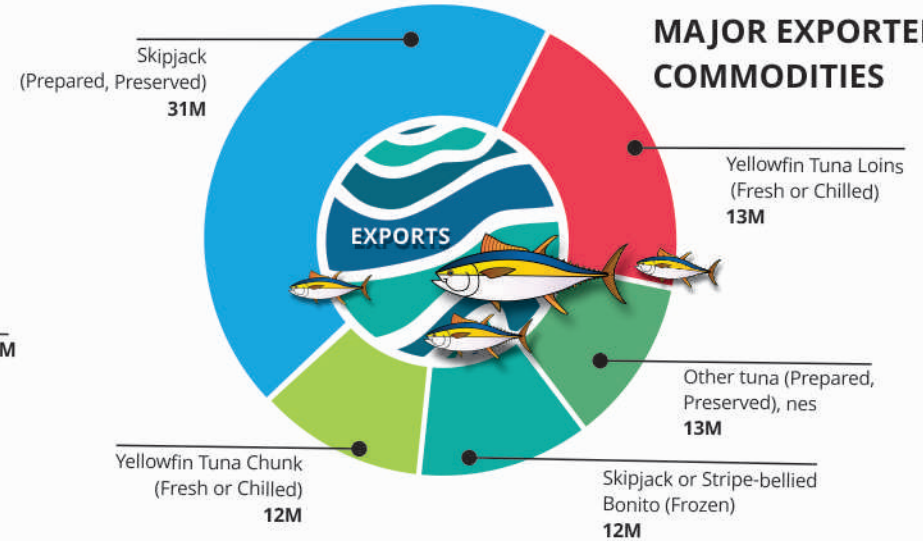

MONTHLY STATISTICS

3322001

JULY 2020

MAJOR IMPORTING CATEGORIES

MAJOR EXPORTED COMMODITIES

MAJOR IMPORTING COUNTRIES

MAJOR EXPORTING COUNTRIES

Vessel Movements

	2019	2020
Vessels Arrived	79	72
Vessels Departed	86	99

Total Number of Declarations Processed

Year	Number of Declarations
2019	19,945
2020	8,016