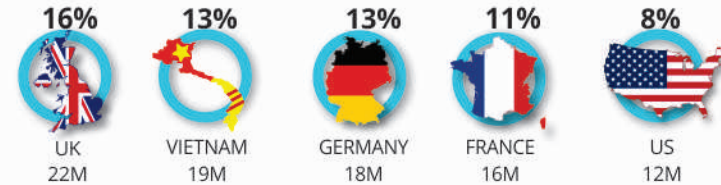

MONTHLY STATISTICS

3322001

JULY 2020

MAJOR IMPORTING CATEGORIES

MAJOR EXPORTED COMMODITIES

MAJOR IMPORTING COUNTRIES

MAJOR EXPORTING COUNTRIES

Vessel Movements

	2019	2020
Vessels Arrived	79	72
Vessels Departed	86	99

Total Number of Declarations Processed

Year	Number of Declarations
2019	19,945
2020	8,016