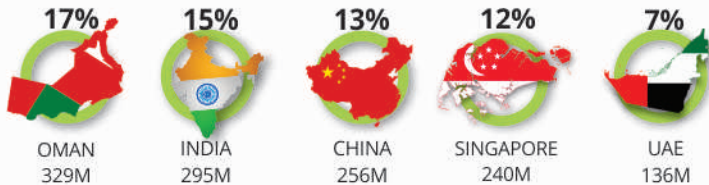

MAJOR IMPORTING COUNTRIES