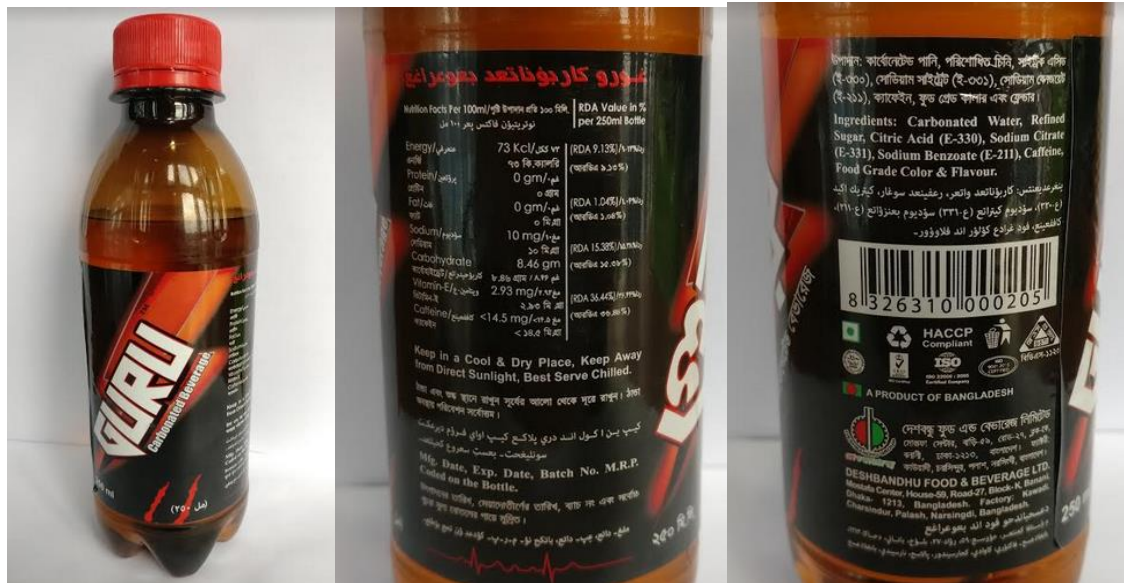

# Guru Carbonated Beverage

## Product Sample Picture

### GURU Carbonated Beverage

Packing Mode: Shrink wrapping  
 Pack Size: (250ml) 1 case x 24 pcs  
 Flavor: Carbonated Beverage

#### Sizes (ml)